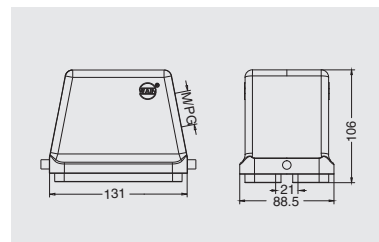

## Hoods, side entry

Thread	Designation	Order No.
M32	H48B-SE-2B-M32	03048141410
M40	H48B-SE-2B-M40	03048141510
M50	H48B-SE-2B-M50	03048141610
PG29	H48B-SE-2B-PG29	03048143710
PG36	H48B-SE-2B-PG36	03048143810
PG42	H48B-SE-2B-PG42	03048143910