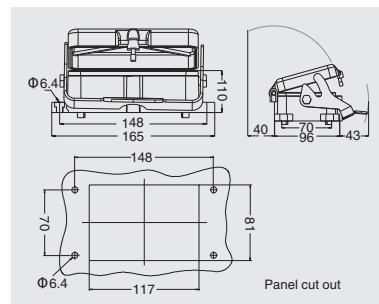

Housings, bulkhead mounting

Thread	Designation	Order No.
---	H48B-BK-1L/S	03048010040
---	with plastic cover	
---	H48B-BK-1L/S-CV	03048010090
---	with metal cover	
---	H48B-BK-1L/S-MCV	03048010091