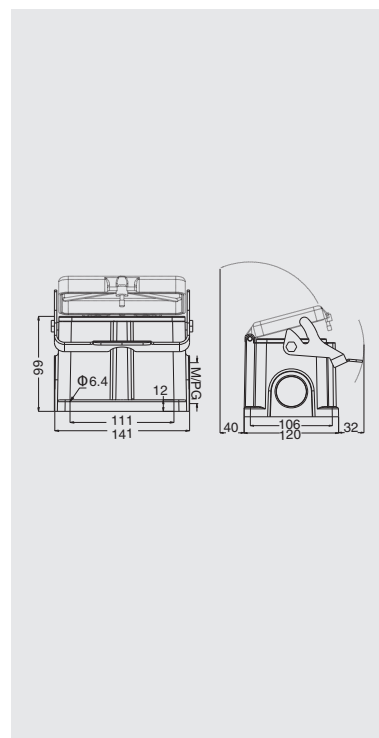

## Housings, bulkhead mounting

Thread	Designation	Order No.
---	H48B-BK-1L/S	03048010040
---	with plastic cover	
---	H48B-BK-1L/S-CV	03048010090
---	with metal cover	
---	H48B-BK-1L/S-MCV	03048010091

## Housings, surface mounting

Thread	Designation	Order No.
M32	H48B-SF-1L/S-M32	03048511440
2M32	H48B-SF-1L/S-2M32	03048516440
M40	H48B-SF-1L/S-M40	03048511540
2M40	H48B-SF-1L/S-2M40	03048516540
PG29	H48B-SF-1L/S-PG29	03048513740
2PG29	H48B-SF-1L/S-2PG29	03048518740
PG36	H48B-SF-1L/S-PG36	03048513840
2PG36	H48B-SF-1L/S-2PG36	03048518840
---	with plastic cover	
M32	H48B-SF-1L/S-CV-M32	03048511490
2M32	H48B-SF-1L/S-CV-2M32	03048516490
M40	H48B-SF-1L/S-CV-M40	03048511590
2M40	H48B-SF-1L/S-CV-2M40	03048516590
PG29	H48B-SF-1L/S-CV-PG29	03048513790
2PG29	H48B-SF-1L/S-CV-2PG29	03048518790
PG36	H48B-SF-1L/S-CV-PG36	03048513890
2PG36	H48B-SF-1L/S-CV-2PG36	03048518890
---	with metal cover	
M32	H48B-SF-1L/S-MCV-M32	03048511491
2M32	H48B-SF-1L/S-MCV-2M32	03048516491
M40	H48B-SF-1L/S-MCV-M40	03048511591
2M40	H48B-SF-1L/S-MCV-2M40	03048516591
PG29	H48B-SF-1L/S-MCV-PG29	03048513791
2PG29	H48B-SF-1L/S-MCV-2PG29	03048518791
PG36	H48B-SF-1L/S-MCV-PG36	03048513891
2PG36	H48B-SF-1L/S-MCV-2PG36	03048518891