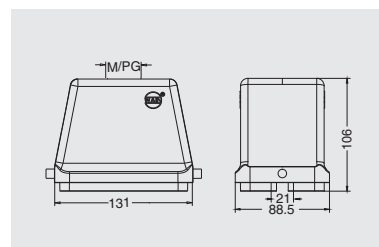

## Hoods, side entry

Thread	Designation	Order No.
M32	H48B-SE-2B-M32	03048141410
M40	H48B-SE-2B-M40	03048141510
M50	H48B-SE-2B-M50	03048141610
PG29	H48B-SE-2B-PG29	03048143710
PG36	H48B-SE-2B-PG36	03048143810
PG42	H48B-SE-2B-PG42	03048143910

## Hoods, top entry

Thread	Designation	Order No.
M32	H48B-TE-2B-M32	03048241410
M40	H48B-TE-2B-M40	03048241510
M50	H48B-TE-2B-M50	03048241610
PG29	H48B-TE-2B-PG29	03048243710
PG36	H48B-TE-2B-PG36	03048243810
PG42	H48B-TE-2B-PG42	03048243910