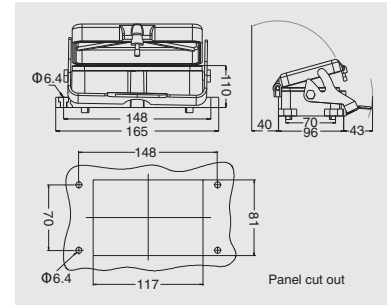

Housings, bulkhead mounting

Thread	Designation	Order No.
---	HV48B-BK-1L/S	05048010040
---	with plastic cover	
---	HV48B-BK-1L/S-CV	05048010090
---	with metal cover	
---	HV48B-BK-1L/S-MCV	05048010091