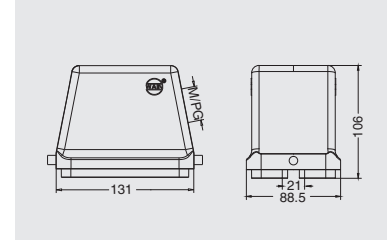

HV48B Metal hoods/housings
- for high voltage inserts(HVE Series)

Degree of protection: IP65

Hoods, side entry

Thread	Designation	Order No.
M32	HV48B-SE-2B-M32	05048141410
M40	HV48B-SE-2B-M40	05048141510
M50	HV48B-SE-2B-M50	05048141610
PG29	HV48B-SE-2B-PG29	05048143710
PG36	HV48B-SE-2B-PG36	05048143810
PG42	HV48B-SE-2B-PG42	05048143910