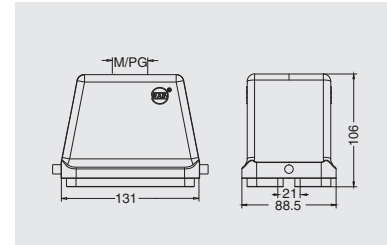

HV48B Metal hoods/housings  
- for high voltage inserts(HVE Series)

Degree of protection: IP65

Hoods, side entry

Thread	Designation	Order No.
M32	HV48B-SE-2B-M32	05048141410
M40	HV48B-SE-2B-M40	05048141510
M50	HV48B-SE-2B-M50	05048141610
PG29	HV48B-SE-2B-PG29	05048143710
PG36	HV48B-SE-2B-PG36	05048143810
PG42	HV48B-SE-2B-PG42	05048143910

Hoods, top entry

Thread	Designation	Order No.
M32	HV48B-TE-2B-M32	05048241410
M40	HV48B-TE-2B-M40	05048241510
M50	HV48B-TE-2B-M50	05048241610
PG29	HV48B-TE-2B-PG29	05048243710
PG36	HV48B-TE-2B-PG36	05048243810
PG42	HV48B-TE-2B-PG42	05048243910