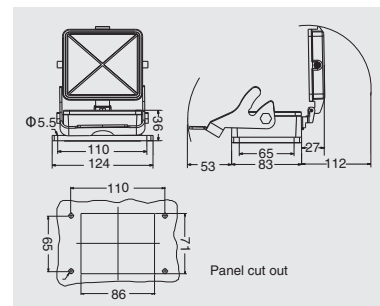

Thread	Designation	Order No.
---	H32B-BK-1L/S with plastic cover	03032010040
---	H32B-BK-1L/S-CV with metal cover	03032010090
---	H32B-BK-1L/S-MCV	03032010091