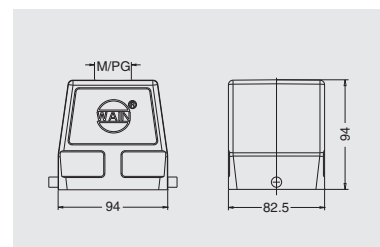

Hoods, top entry

Thread	Designation	Order No.
M32	H32B-TE-2B-M32	03032241410
M40	H32B-TE-2B-M40	03032241510
M50	H32B-TE-2B-M50	03032241610
PG29	H32B-TE-2B-PG29	03032243710
PG36	H32B-TE-2B-PG36	03032243810
PG42	H32B-TE-2B-PG42	03032243910