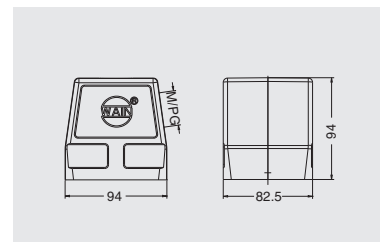

Degree of protection: IP65

Hoods, side entry

Thread	Designation	Order No.
M32	HV32B-SE-2B-M32	05032141410
PG29	HV32B-SE-2B-PG29	05032143710

Hoods, top entry

Thread	Designation	Order No.
M32	HV32B-TE-2B-M32	05032241410
M40	HV32B-TE-2B-M40	05032241510
M50	HV32B-TE-2B-M50	05032241610
PG29	HV32B-TE-2B-PG29	05032243710
PG36	HV32B-TE-2B-PG36	05032243810
PG42	HV32B-TE-2B-PG42	05032243910