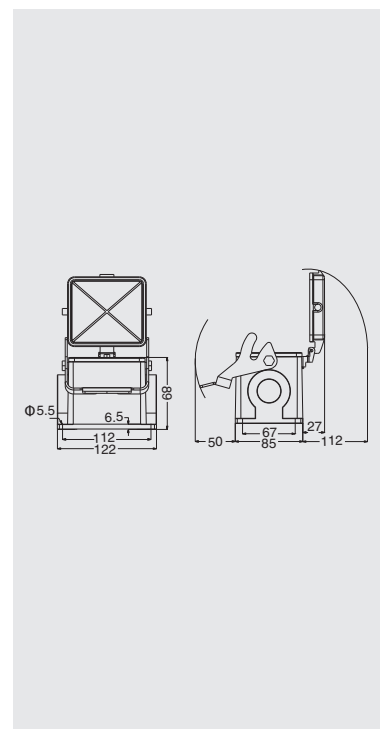

Housings, surface mounting

Thread	Designation	Order No.
M32	HV32B-SF-1L/S-M32	05032511440
2M32	HV32B-SF-1L/S-2M32	05032516440
M40	HV32B-SF-1L/S-M40	05032511540
2M40	HV32B-SF-1L/S-2M40	05032516540
PG29	HV32B-SF-1L/S-PG29	05032513740
2PG29	HV32B-SF-1L/S-2PG29	05032518740
PG36	HV32B-SF-1L/S-PG36	05032513840
2PG36	HV32B-SF-1L/S-2PG36	05032518840
---	with plastic cover	---
M32	HV32B-SF-1L/S-CV-M32	05032511490
2M32	HV32B-SF-1L/S-CV-2M32	05032516490
M40	HV32B-SF-1L/S-CV-M40	05032511590
2M40	HV32B-SF-1L/S-CV-2M40	05032516590
PG29	HV32B-SF-1L/S-CV-PG29	05032513790
2PG29	HV32B-SF-1L/S-CV-2PG29	05032518790
PG36	HV32B-SF-1L/S-CV-PG36	05032513890
2PG36	HV32B-SF-1L/S-CV-2PG36	05032518890
---	with metal cover	---
M32	HV32B-SF-1L/S-MCV-M32	05032511491
2M32	HV32B-SF-1L/S-MCV-2M32	05032516491
M40	HV32B-SF-1L/S-MCV-M40	05032511591
2M40	HV32B-SF-1L/S-MCV-2M40	05032516591
PG29	HV32B-SF-1L/S-MCV-PG29	05032513791
2PG29	HV32B-SF-1L/S-MCV-2PG29	05032518791
PG36	HV32B-SF-1L/S-MCV-PG36	05032513891
2PG36	HV32B-SF-1L/S-MCV-2PG36	05032518891