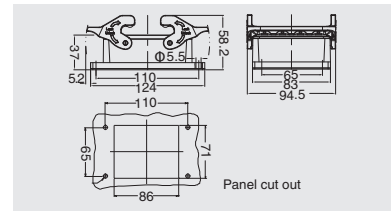

Housings, bulkhead mounting

Thread	Designation	Order No.
---	HV32B-BK-2L/PSR	05032020052

Please refer to page 16-02 for choosing proper model of lock.