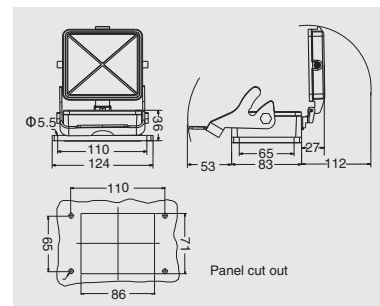

Thread	Designation	Order No.
---	HV32B-BK-1L/S with plastic cover	05032010040
---	HV32B-BK-1L/S-CV with metal cover	05032010090
---	HV32B-BK-1L/S-MCV	05032010091