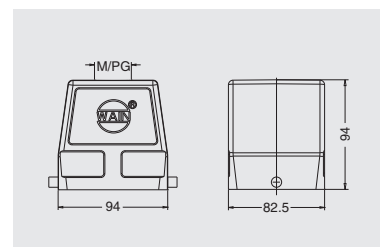

Degree of protection: IP65

Hoods, side entry

Thread	Designation	Order No.
M32	HV32B-SE-2B-M32	05032141410
PG29	HV32B-SE-2B-PG29	05032143710

Hoods, top entry

Thread	Designation	Order No.
M32	HV32B-TE-2B-M32	05032241410
M40	HV32B-TE-2B-M40	05032241510
M50	HV32B-TE-2B-M50	05032241610
PG29	HV32B-TE-2B-PG29	05032243710
PG36	HV32B-TE-2B-PG36	05032243810
PG42	HV32B-TE-2B-PG42	05032243910