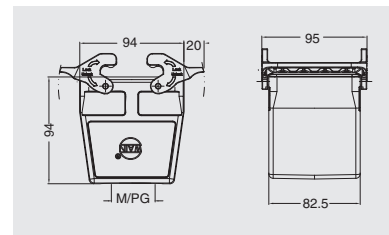

Thread	Designation	Order No.
M32	H32B-CCT-2L/PSR-M32	03032721452
M40	H32B-CCT-2L/PSR-M40	03032721552
PG29	H32B-CCT-2L/PSR-PG29	03032723752
PG36	H32B-CCT-2L/PSR-PG36	03032723852
PG42	H32B-CCT-2L/PSR-PG42	03032723952

Please refer to page 16-02 for choosing proper model of lock.