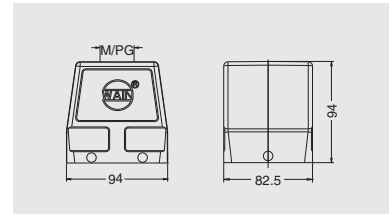

Hoods, top entry

Thread	Designation	Order No.
M32	H32B-TE-4B-M32	03032281410
M40	H32B-TE-4B-M40	03032281510
M50	H32B-TE-4B-M50	03032281610
PG29	H32B-TE-4B-PG29	03032283710
PG36	H32B-TE-4B-PG36	03032283810
PG42	H32B-TE-4B-PG42	03032283910