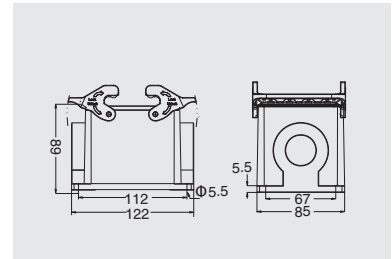

Hoods, top entry

Thread	Designation	Order No.
M32	HV32B-TE-4B-M32	05032281410
M40	HV32B-TE-4B-M40	05032281510
M50	HV32B-TE-4B-M50	05032281610
PG29	HV32B-TE-4B-PG29	05032283710
PG36	HV32B-TE-4B-PG36	05032283810
PG42	HV32B-TE-4B-PG42	05032283910

Housings, bulkhead mounting

Thread	Designation	Order No.
---	HV32B-BK-2L/PSR	05032020052

Please refer to page 16-02 for choosing proper model of lock.

Housings, surface mounting

Thread	Designation	Order No.
M32	HV32B-SF-2L/PSR-M32	05032511452
2M32	HV32B-SF-2L/PSR-2M32	05032516452
M40	HV32B-SF-2L/PSR-M40	05032511552
2M40	HV32B-SF-2L/PSR-2M40	05032516552
PG29	HV32B-SF-2L/PSR-PG29	05032513752
2PG29	HV32B-SF-2L/PSR-2PG29	05032518752
PG36	HV32B-SF-2L/PSR-PG36	05032513852
2PG36	HV32B-SF-2L/PSR-2PG36	05032518852