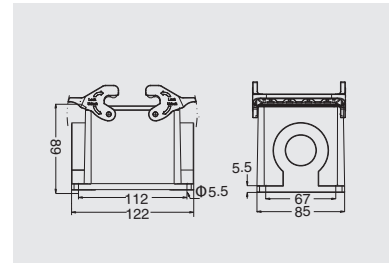

Housings, surface mounting

Thread	Designation	Order No.
M32	H32B-SF-2L/PSR-M32	03032511452
2M32	H32B-SF-2L/PSR-2M32	03032516452
M40	H32B-SF-2L/PSR-M40	03032511552
2M40	H32B-SF-2L/PSR-2M40	03032516552
PG29	H32B-SF-2L/PSR-PG29	03032513752
2PG29	H32B-SF-2L/PSR-2PG29	03032518752
PG36	H32B-SF-2L/PSR-PG36	03032513852
2PG36	H32B-SF-2L/PSR-2PG36	03032518852

Please refer to page 16-02 for choosing proper model of lock.