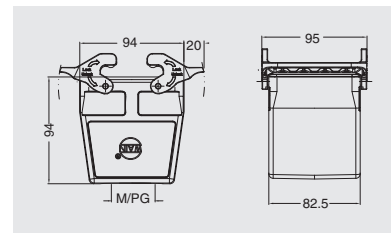

Thread	Designation	Order No.
M32	HV32B-CCT-2L/PSR-M32	05032721452
M40	HV32B-CCT-2L/PSR-M40	05032721552
PG29	HV32B-CCT-2L/PSR-PG29	05032723752
PG36	HV32B-CCT-2L/PSR-PG36	05032723852
PG42	HV32B-CCT-2L/PSR-PG42	05032723952

Please refer to page 16-02 for choosing proper model of lock.