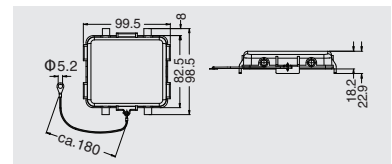

Protection covers, metal

Thread	Designation	Order No.
---	H32B-MCV-4B/2	03032398021