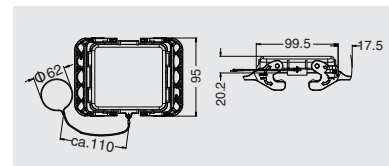

Thread	Designation	Order No.
---	H32B-MCV-2L/PSR.1S	03032392052

Please refer to page 16-02 for choosing proper model of lock.