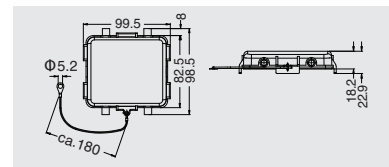

Protection covers, metal

Thread	Designation	Order No.
---	H32B-MCV-4B/2	03032398021