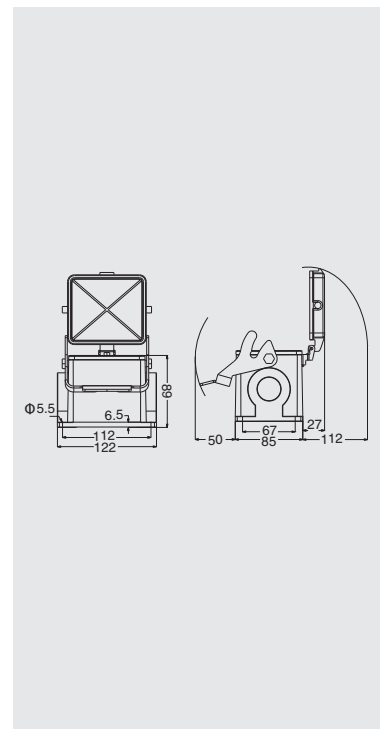

Housings, surface mounting

Thread	Designation	Order No.
M32	H32B-SF-1L/S-M32	03032511440
2M32	H32B-SF-1L/S-2M32	03032516440
M40	H32B-SF-1L/S-M40	03032511540
2M40	H32B-SF-1L/S-2M40	03032516540
PG29	H32B-SF-1L/S-PG29	03032513740
2PG29	H32B-SF-1L/S-2PG29	03032518740
PG36	H32B-SF-1L/S-PG36	03032513840
2PG36	H32B-SF-1L/S-2PG36	03032518840
with plastic cover		
M32	H32B-SF-1L/S-CV-M32	03032511490
2M32	H32B-SF-1L/S-CV-2M32	03032516490
M40	H32B-SF-1L/S-CV-M40	03032511590
2M40	H32B-SF-1L/S-CV-2M40	03032516590
PG29	H32B-SF-1L/S-CV-PG29	03032513790
2PG29	H32B-SF-1L/S-CV-2PG29	03032518790
PG36	H32B-SF-1L/S-CV-PG36	03032513890
2PG36	H32B-SF-1L/S-CV-2PG36	03032518890
with metal cover		
M32	H32B-SF-1L/S-MCV-M32	03032511491
2M32	H32B-SF-1L/S-MCV-2M32	03032516491
M40	H32B-SF-1L/S-MCV-M40	03032511591
2M40	H32B-SF-1L/S-MCV-2M40	03032516591
PG29	H32B-SF-1L/S-MCV-PG29	03032513791
2PG29	H32B-SF-1L/S-MCV-2PG29	03032518791
PG36	H32B-SF-1L/S-MCV-PG36	03032513891
2PG36	H32B-SF-1L/S-MCV-2PG36	03032518891