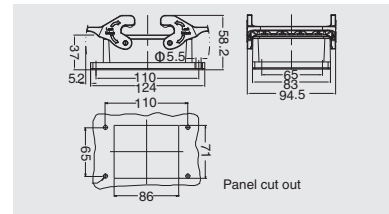

Housings, bulkhead mounting

Thread	Designation	Order No.
---	H32B-BK-2L/PSR	03032020052

Please refer to page 16-02 for choosing proper model of lock.