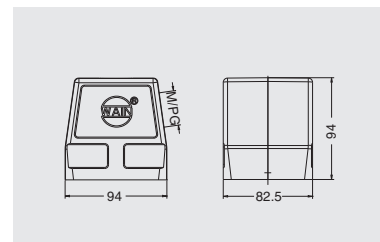

### Hoods, side entry

Thread	Designation	Order No.
M32	H32B-SE-2B-M32	03032141410
PG29	H32B-SE-2B-PG29	03032143710