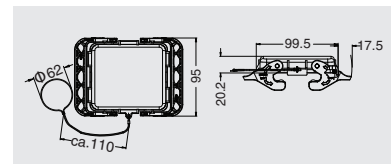

Please refer to page 16-02 for choosing proper model of lock.

Housings, cable to cable

Thread	Designation	Order No.
M32	HV32B-CCT-2L/PSR-M32	05032721452
M40	HV32B-CCT-2L/PSR-M40	05032721552
PG29	HV32B-CCT-2L/PSR-PG29	05032723752
PG36	HV32B-CCT-2L/PSR-PG36	05032723852
PG42	HV32B-CCT-2L/PSR-PG42	05032723952

Please refer to page 16-02 for choosing proper model of lock.

Protection covers, metal

Thread	Designation	Order No.
---	H32B-MCV-4B/2	03032398021

Protection covers, metal

Thread	Designation	Order No.
---	H32B-MCV-2L/PSR.1S	03032392052